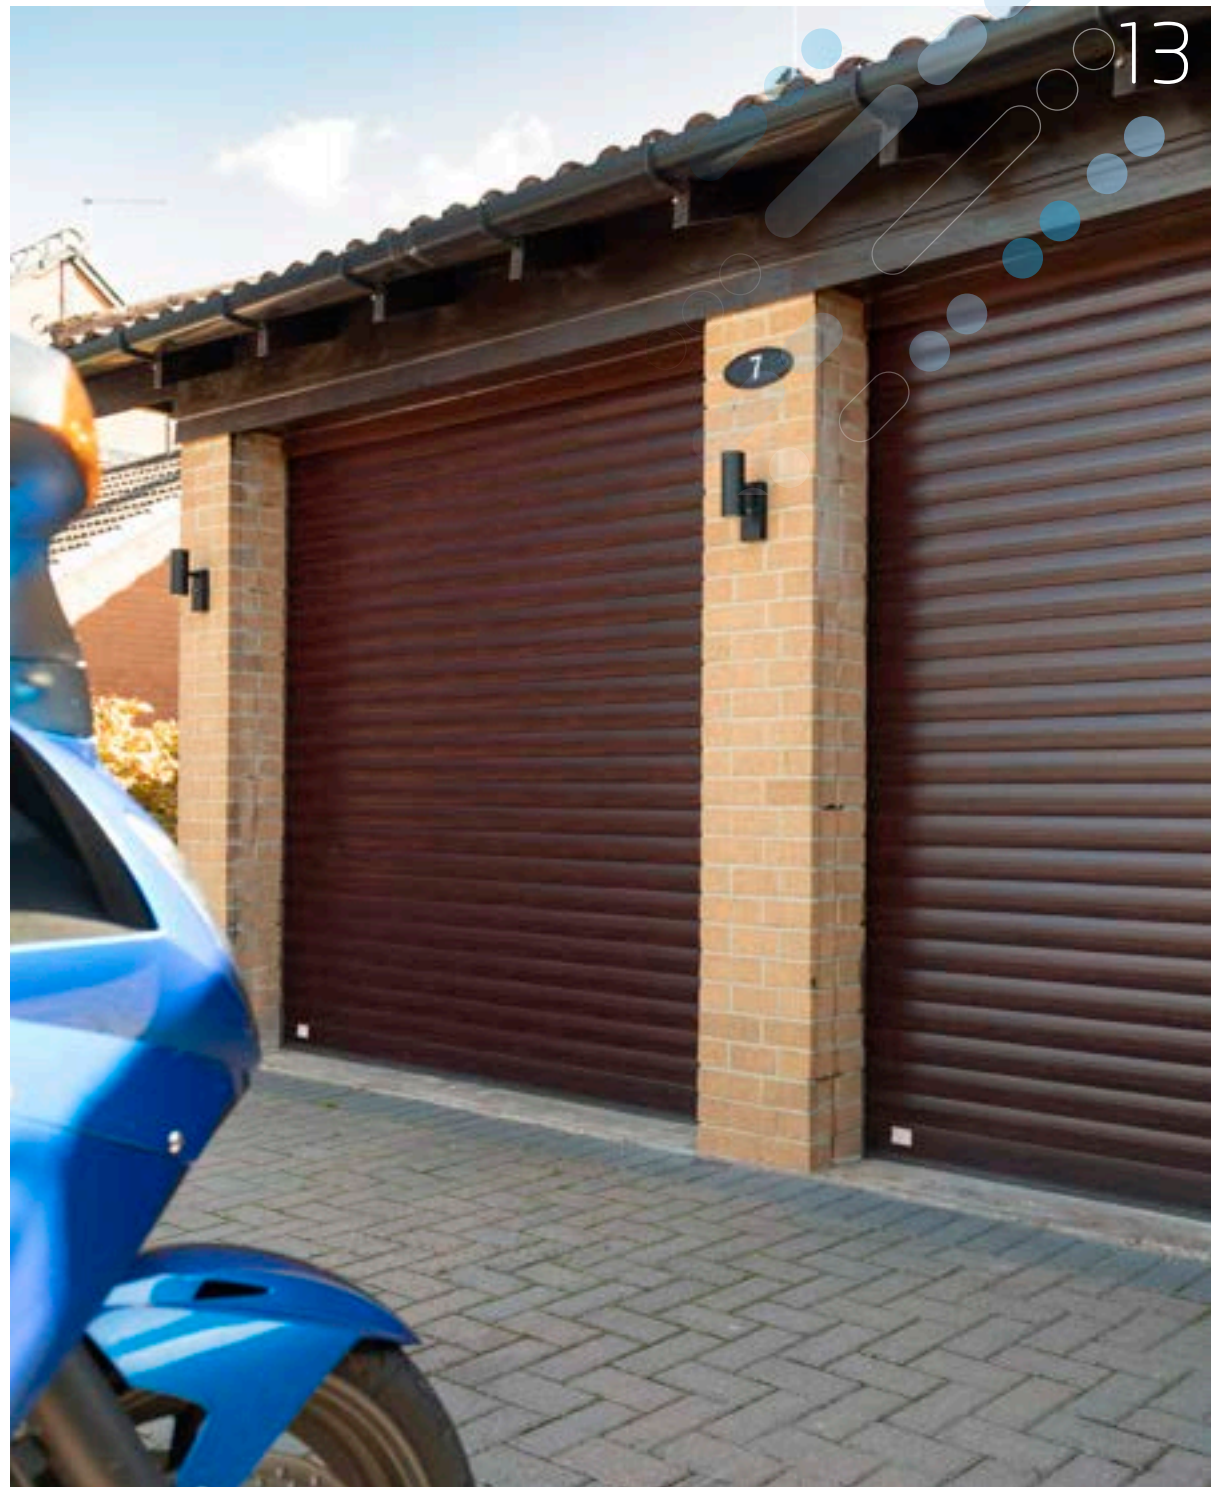

SeceuroGlide | Manual
Insulated Roller Garage Doors

The manually operated roller garage door.

No electricity in your garage? No problem! Enjoy all the benefits of SeceuroGlide roller garage doors but with smooth, manual operation.