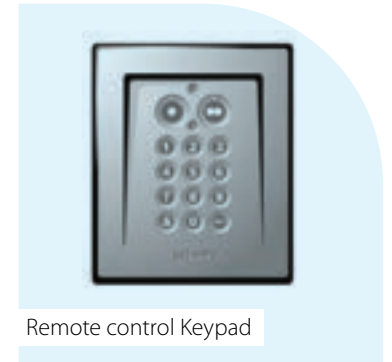

Low Level External Override

Remote control Keypad