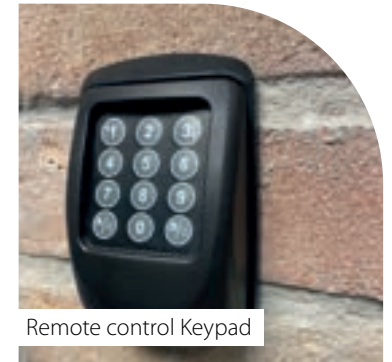

Low Level External Override

Remote control Keypad